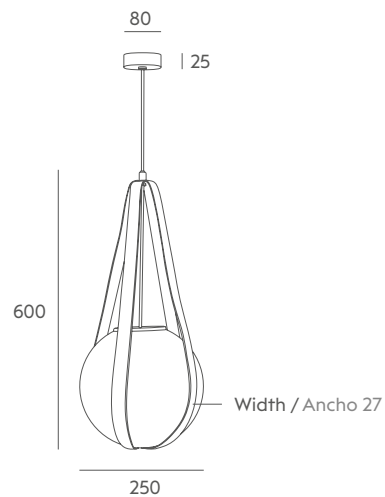

LOB COLLECTION

Suspension lamp
Lámpara de suspensión
Ref 6943-30

LOB COLLECTION

Ref.6943-30
Suspension lamp
Lámpara de suspensión

LOB COLLECTION

Suspension lamps / Lámparas de suspensión

Ref 6943-30

LED 1 x 11W 

Ref 6943-25

LED 1 x 11W 

Tecnical data

Frame: satin gold coated iron metal. Chocolate leather colour.

Details: opal mate glasses fixed by nuts. Black PVC cable.

Recommended Bulb: E27 11W LED (not included).