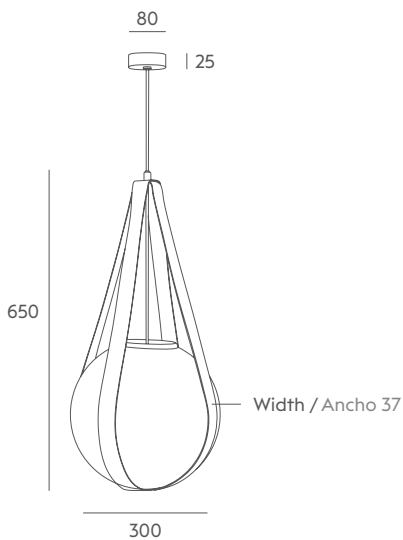

LOB COLLECTION

Suspension lamp
Lámpara de suspensión
Ref 6943-30

LOB COLLECTION

Ref.6943-30
Suspension lamp
Lámpara de suspensión

LOB COLLECTION

Suspension lamps / Lámparas de suspensión

Ref 6943-30

LED 1 x 11W 

Ref 6943-25

LED 1 x 11W 

Tecnical data

Frame: satin gold coated iron metal. Chocolate leather colour.

Details: opal mate glasses fixed by nuts. Black PVC cable.

Recommended Bulb: E27 11W LED (not included).

Important: standard length of wire is 1 metre, if you need special length please contact us. We can evaluate to change colour of leather for projects with a minimum quantity of pieces, please check with us.